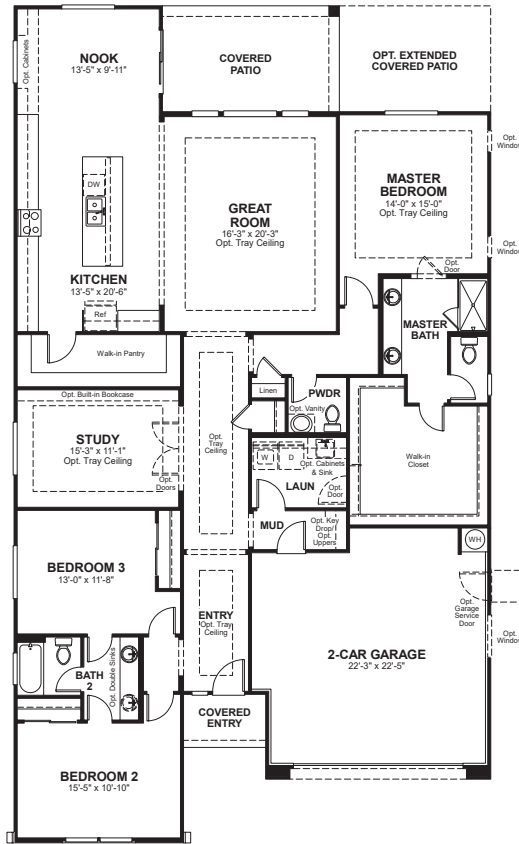

OPT. BUTLER'S PANTRY AT OPT. DINING

OPT. GOURMET KITCHEN

OPT. BEDROOM 4 W/ BATH 3 W/ STANDARD KITCHEN

OPT. BEDROOM 4 W/ BATH 3 W/ GOURMET KITCHEN

OPT. SIDE-LOAD GARAGE

OPT. DELUXE MASTER BATH #1

OPT. DELUXE MASTER BATH #2

OPT. DELUXE MASTER BATH #3

OPT. CORNER MEET AT GREAT ROOM/NOOK

OPT. CENTER MEET AT GREAT ROOM

OPT. MULTI-SLIDE DOOR AT GREAT ROOM