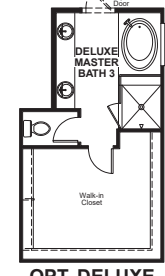

OPT. BUTLER'S PANTRY AT OPT. DINING

OPT. GOURMET KITCHEN

OPT. BEDROOM 4 W/ BATH 3 W/ STANDARD KITCHEN

OPT. BEDROOM 4 W/ BATH 3 W/ GOURMET KITCHEN

OPT. SIDE-LOAD GARAGE

OPT. DELUXE MASTER BATH #1

OPT. DELUXE MASTER BATH #2

OPT. DELUXE MASTER BATH #3

OPT. CORNER MEET AT GREAT ROOM/NOOK

OPT. CENTER MEET AT GREAT ROOM

OPT. MULTI-SLIDE DOOR AT GREAT ROOM