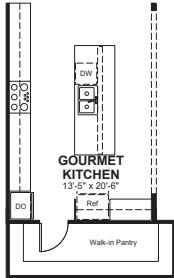

OPT. BUTLER'S PANTRY AT OPT. DINING

OPT. GOURMET KITCHEN

OPT. BEDROOM 4 W/ BATH 3 W/ STANDARD KITCHEN

OPT. BEDROOM 4 W/ BATH 3 W/ GOURMET KITCHEN

OPT. SIDE-LOAD GARAGE

OPT. DELUXE MASTER BATH #1

OPT. DELUXE MASTER BATH #2

OPT. DELUXE MASTER BATH #3

OPT. CORNER MEET AT GREAT ROOM/NOOK

OPT. CENTER MEET AT GREAT ROOM

OPT. MULTI-SLIDE DOOR AT GREAT ROOM