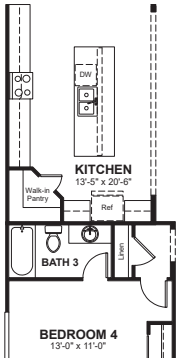

OPT. BUTLER'S PANTRY AT OPT. DINING

OPT. GOURMET KITCHEN

OPT. BEDROOM 4 W/ BATH 3 W/ STANDARD KITCHEN

OPT. BEDROOM 4 W/ BATH 3 W/ GOURMET KITCHEN

OPT. SIDE-LOAD GARAGE

OPT. DELUXE MASTER BATH #1

OPT. DELUXE MASTER BATH #2

OPT. DELUXE MASTER BATH #3

OPT. CORNER MEET AT GREAT ROOM/NOOK

OPT. CENTER MEET AT GREAT ROOM

OPT. MULTI-SLIDE DOOR AT GREAT ROOM