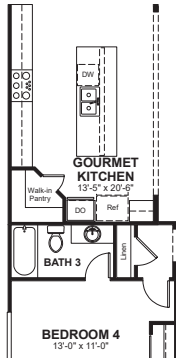

OPT. BUTLER'S PANTRY AT OPT. DINING

OPT. GOURMET KITCHEN

OPT. BEDROOM 4 W/ BATH 3 W/ STANDARD KITCHEN

OPT. BEDROOM 4 W/ BATH 3 W/ GOURMET KITCHEN

OPT. SIDE-LOAD GARAGE

OPT. DELUXE MASTER BATH #1

OPT. DELUXE MASTER BATH #2

OPT. DELUXE MASTER BATH #3

OPT. CORNER MEET AT GREAT ROOM/NOOK

OPT. CENTER MEET AT GREAT ROOM

OPT. MULTI-SLIDE DOOR AT GREAT ROOM