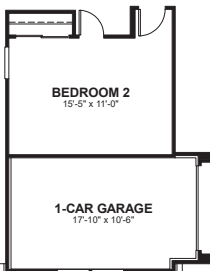

OPT. BUTLER'S PANTRY AT OPT. DINING

OPT. GOURMET KITCHEN

OPT. BEDROOM 4 W/ BATH 3 W/ STANDARD KITCHEN

OPT. BEDROOM 4 W/ BATH 3 W/ GOURMET KITCHEN

OPT. SIDE-LOAD GARAGE

OPT. DELUXE MASTER BATH #1

OPT. DELUXE MASTER BATH #2

OPT. DELUXE MASTER BATH #3

OPT. CORNER MEET AT GREAT ROOM/NOOK

OPT. CENTER MEET AT GREAT ROOM

OPT. MULTI-SLIDE DOOR AT GREAT ROOM