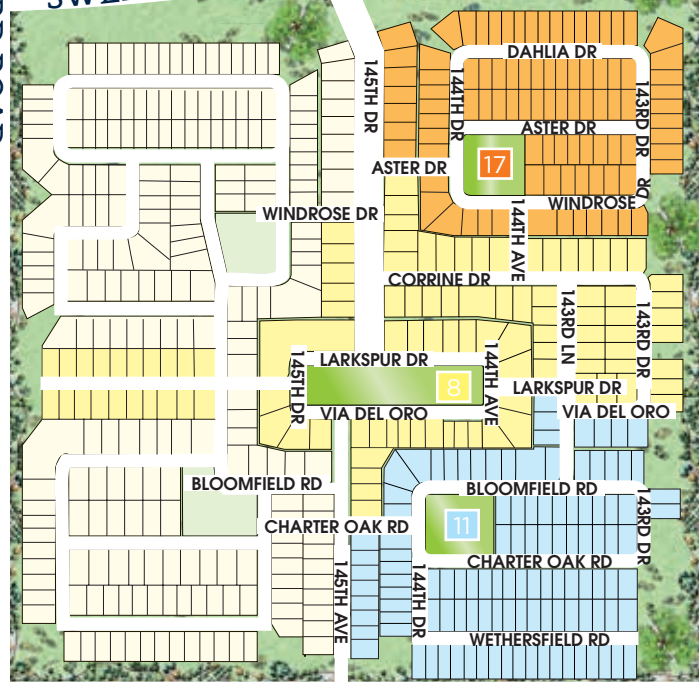

WADDELL ROAD

MARLEY PARK NEIGHBORHOODS

- | | |
|----------------------|---------------------|
| 1 Arbor Park | 10 Mosaic Park |
| 2 Bumblebee Park | 11 Portico Park |
| 3 Desert Garden Park | 12 Rose Garden Park |
| 4 Discovery Park | 13 Starlight Park |
| 5 Founders Park | 14 Storybook Park |
| 6 Heritage Park | 15 Strata Park |
| 7 Hourglass Park | 16 Veranda Park |
| 8 Legacy Park | 17 Windrose Park |
| 9 Marley Park | 18 Wisdom Park |
- Arbor Walk

AMENITIES

- A Community Garden
- B Heritage Club / Marley Park Community Association Office
- C Heritage Pool House
- D Marley Park Party Trailer
- E Plaza Park
- F Penumbra
- G Veterans Commemorative Plaza

RESTAURANTS SHOPPING/SERVICES

- H Marley Park Plaza
- I Marley Park Square at Litchfield Road

EDUCATION

- J Legacy Traditional School
- K Marley Park Elementary School

HERITAGE PARK (City of Surprise)

- L Ball Fields
- M Splash Pad
- N Open Fields
- O Open-air Amphitheater